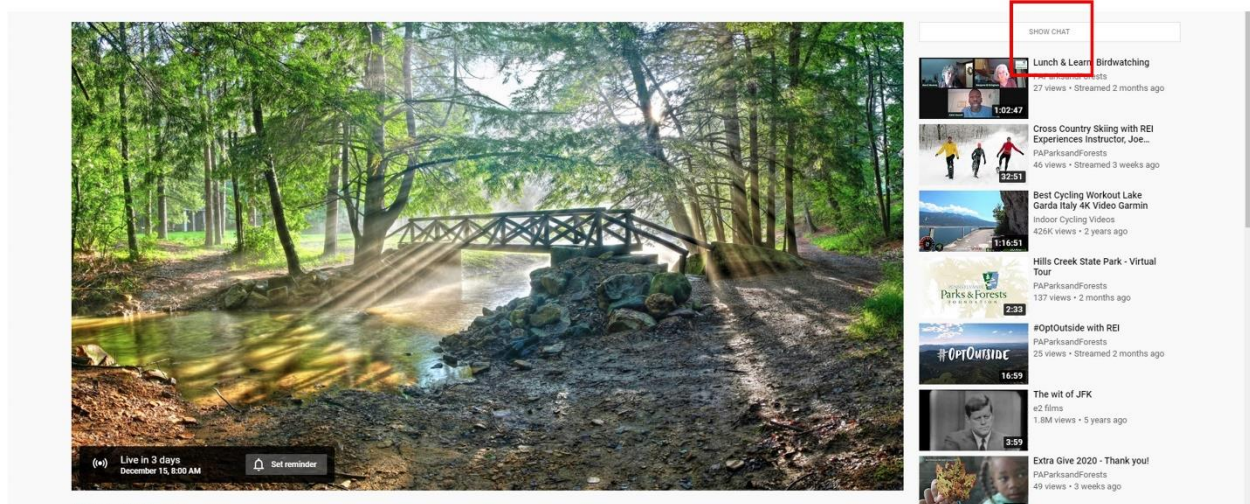

PARTICIPATING IN A PPF ONLINE STREAM

Over the last year we have hosted several private chats with Secretary Dunn, Deputy Secretary John Norbeck, and others on occasion. In the event you have been unable to understand how to comment/ask questions, you might note the view on the screen to the right of the broadcast.

If you see the (very small) Show Chat button, click it.