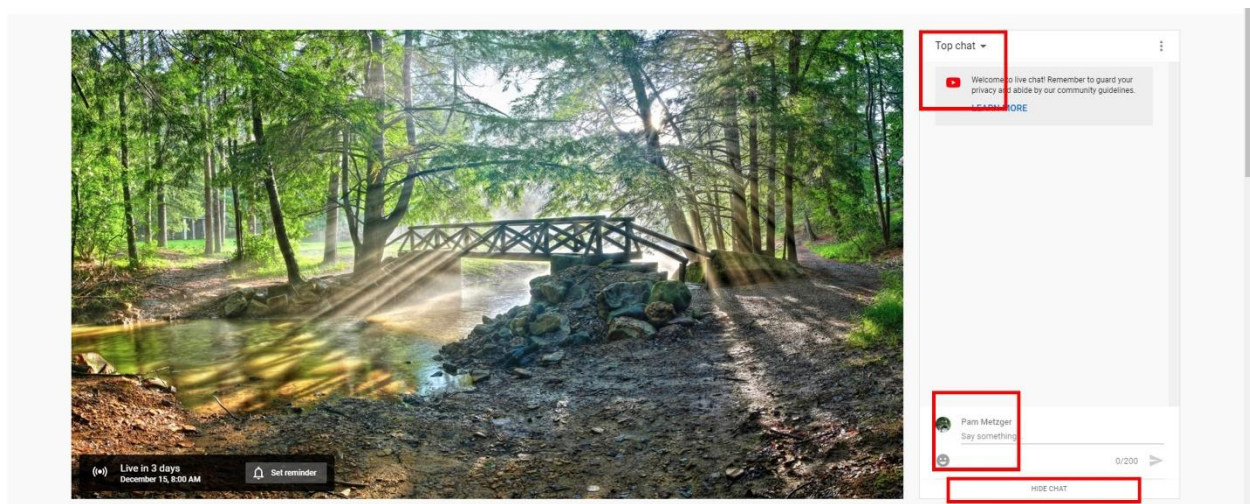

PARTICIPATING IN A PPF ONLINE STREAM

Over the last year we have hosted several private chats with Secretary Dunn, Deputy Secretary John Norbeck, and others on occasion. In the event you have been unable to understand how to comment/ask questions, you might note the view on the screen to the right of the broadcast.

If you see the (very small) Show Chat button, click it.

Then you should see something like this.

That will allow you to type into the box that reads “Say something.”

If at any time you would like to see this in action with a live test, please email Pam at pmetzger@paparksandforests.org.