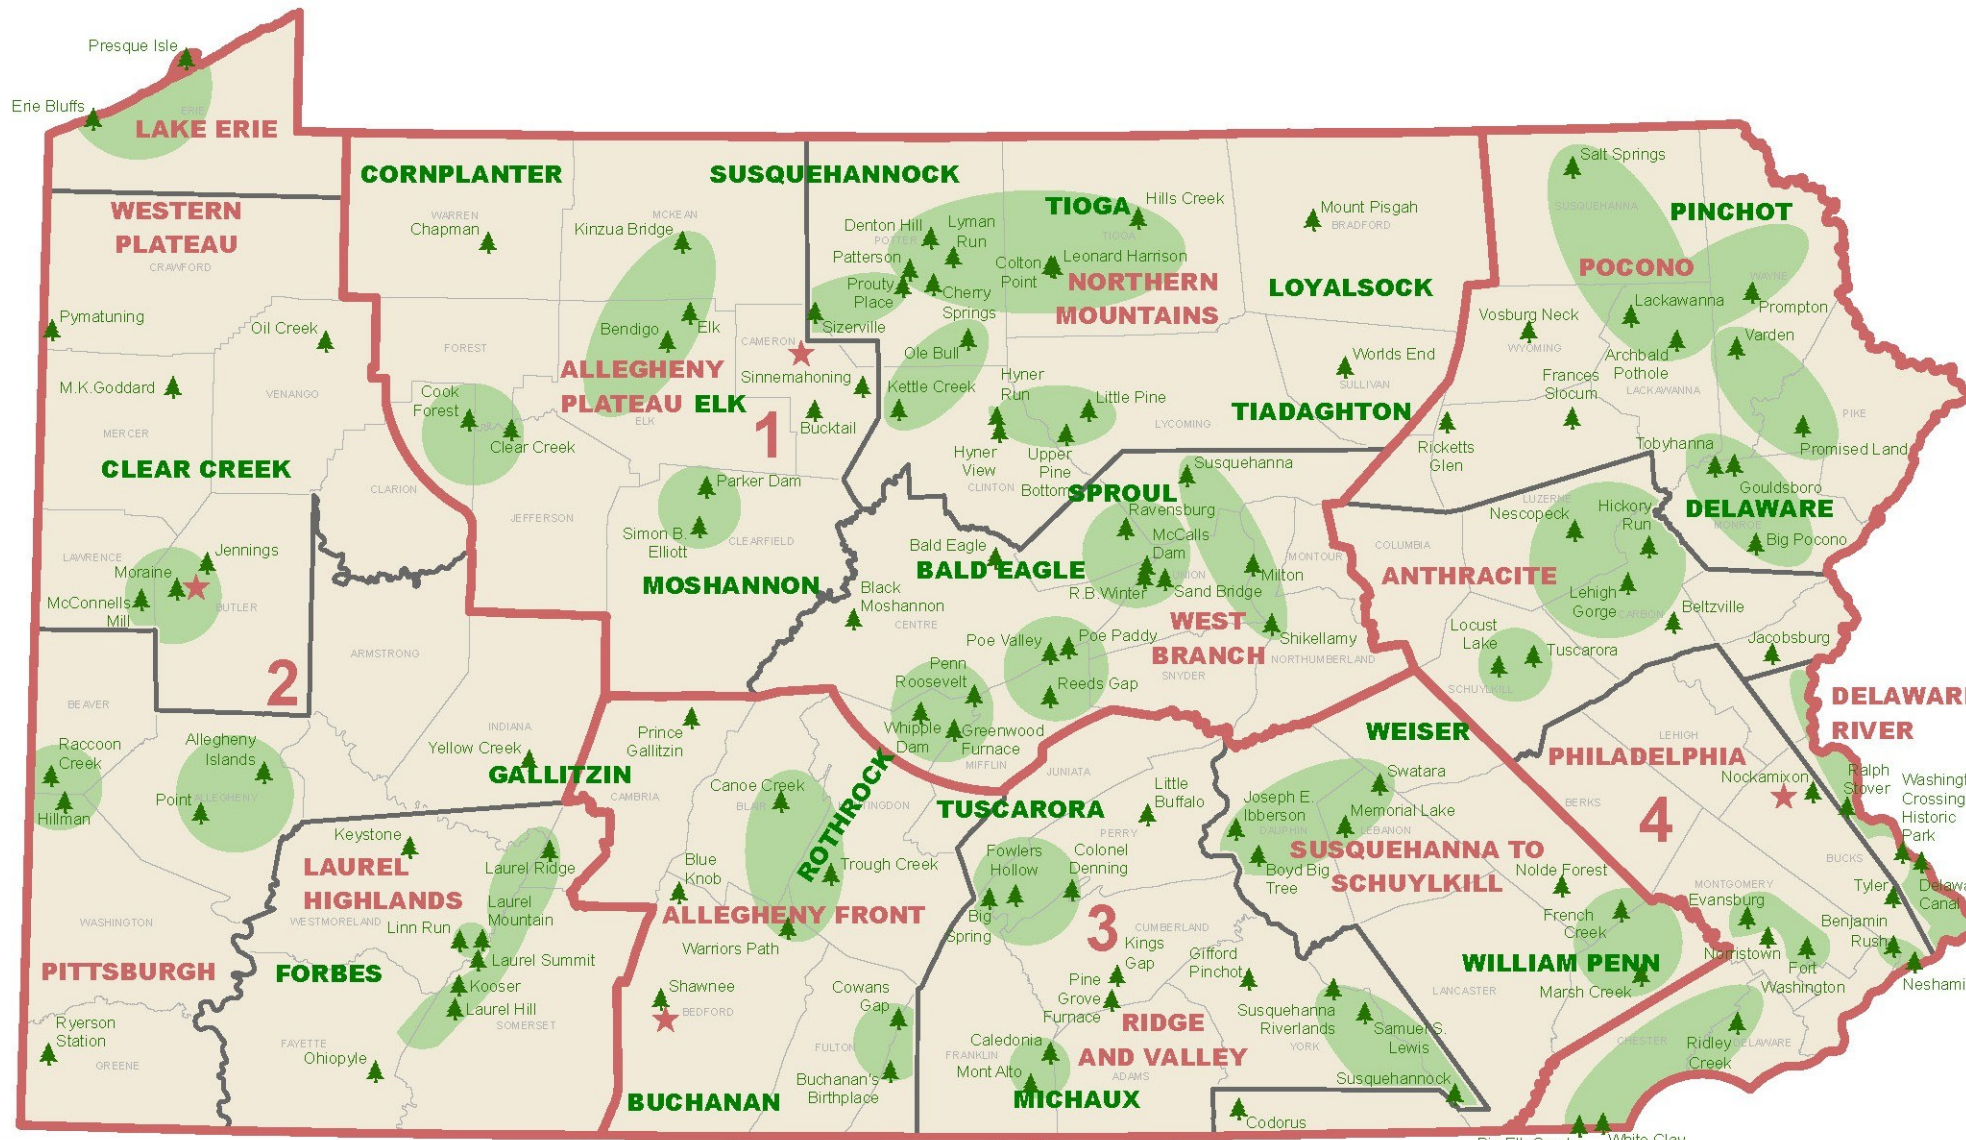

- Bald Eagle
- Black Moshannon
- Greenwood Furnace
- McCall's Dam
- Milton
- Penn-Roosevelt
- Poe Paddy
- Poe Valley
- R.B. Winter
- Ravensburg
- Reeds Gap
- Sand Bridge
- Shikellamy
- Susquehanna
- Whipple Dam

**Northern Mountains Division**

- Cherry Springs
- Colton Point
- Denton Hill
- Hills Creek
- Hyner Run
- Hyner View
- Kettle Creek
- Leonard Harrison
- Little Pine
- Lyman Run
- Mt. Pisgah
- Ole Bull
- Patterson
- Prouty Place
- Sizerville
- Upper Pine Bottom
- Worlds End

**PARK REGION 2**

**Lake Erie Division**

- Erie Bluffs
- Presque Isle
- Western Plateau Division
- Jennings Environmental Education Center
- M. K. Goddard
- McConnells Mill
- Moraine
- Oil Creek
- Pymatuning

**Pittsburgh Division**

- Allegheny Islands
- Point
- Hillman
- Raccoon Creek
- Ryerson Station
- Yellow Creek
- Laurel Highlands Division
- Keystone
- Kooser
- Laurel Hill
- Laurel Mountain
- Laurel Ridge
- Laurel Summit
- Linn Run
- Ohiopyle